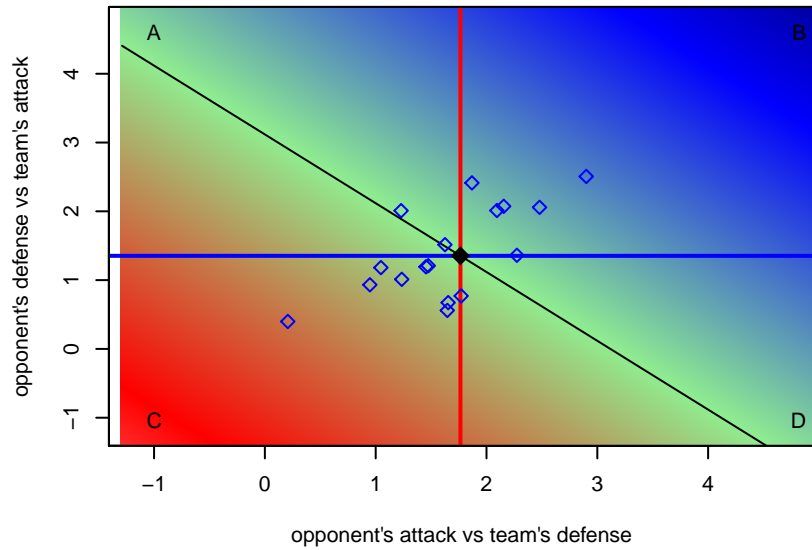

Venues played:
 2014 Snohomish United Invit U15 Silver
 2014 Nike Crossfire Challenge Silver U15
 2014 AstroTurf Showcase GU15 CD
 2014 Win PSPL Classic 1 U15
 2014 WA Cup GU15 Gold/Platinum U15

Highline Premier Blue G99
 Dots are actual minus expected GF (blue circles) and GA (red triangles).
 Blue line is smoothed change in attack strength. Red is smoothed change in defense strength.

**attack and defense variance (black dot)
relative to other teams
and top 10 in region**

**attack and defense rating
relative to others at age
and all opponents in last 13 months**

**attack and defense rating
relative to others at age
and all opponents in last 13 months**

Performance relative to 13 month average

Performance relative to 13 month average

Distribution of opponents
 Red = Lose zone, Blue = Win zone, Green = Even
 Black line separates win/lose zones

lot. A=Neither has attack advantage, B=Opponent has both attack and defense advantage, C=Opponent has both attack and defense disadvantage, D=Both have