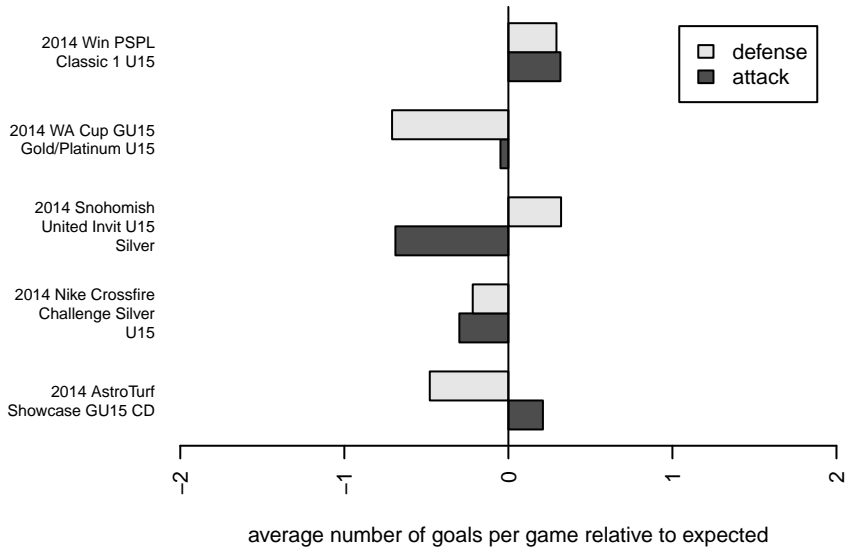

Venues played:
 2014 Snohomish United Invit U15 Silver
 2014 Nike Crossfire Challenge Silver U15
 2014 AstroTurf Showcase GU15 CD
 2014 Win PSPL Classic 1 U15
 2014 WA Cup GU15 Gold/Platinum U15

Highline Premier Blue G99
 Dots are actual minus expected GF (blue circles) and GA (red triangles).
 Blue line is smoothed change in attack strength. Red is smoothed change in defense strength.

**attack and defense variance (black dot)
relative to other teams
and top 10 in region**

**attack and defense rating
relative to others at age
and all opponents in last 13 months**

**attack and defense rating
relative to others at age
and all opponents in last 13 months**

Performance relative to 13 month average

Performance relative to 13 month average

Distribution of opponents
 Red = Lose zone, Blue = Win zone, Green = Even
 Black line separates win/lose zones

lot. A=Neither has attack advantage, B=Opponent has both attack and defense advantage, C=Opponent has both attack and defense disadvantage, D=Both have