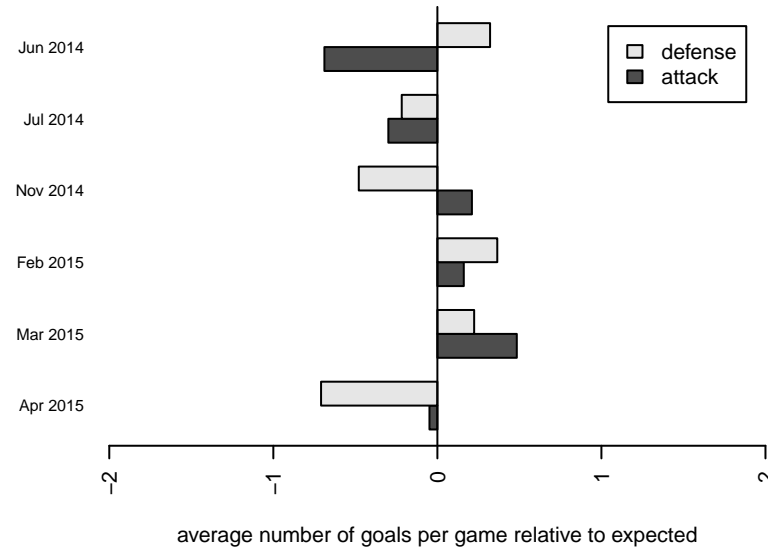

**attack and defense variance (black dot)
relative to other teams
and top 10 in region**

**attack and defense rating
relative to others at age
and all opponents in last 13 months**

**attack and defense rating
relative to others at age
and all opponents in last 13 months**

Performance relative to 13 month average

Performance relative to 13 month average

Distribution of opponents
 Red = Lose zone, Blue = Win zone, Green = Even
 Black line separates win/lose zones

lot. A=Neither has attack advantage, B=Opponent has both attack and defense advantage, C=Opponent has both attack and defense disadvantage, D=Both have