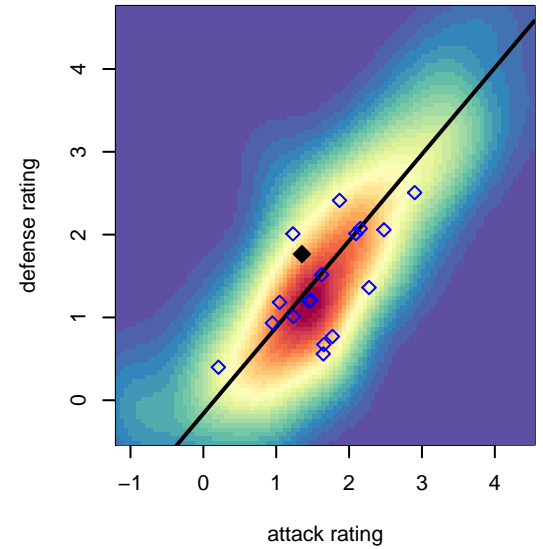

Venues played:
 2014 Snohomish United Invit U15 Silver
 2014 Nike Crossfire Challenge Silver U15
 2014 AstroTurf Showcase GU15 CD
 2014 Win PSPL Classic 1 U15
 2014 WA Cup GU15 Gold/Platinum U15

Highline Premier Blue G99
 Dots are actual minus expected GF (blue circles) and GA (red triangles).
 Blue line is smoothed change in attack strength. Red is smoothed change in defense strength.

**attack and defense variance (black dot)
relative to other teams
and top 10 in region**

**attack and defense rating
relative to others at age
and all opponents in last 13 months**

**attack and defense rating
relative to others at age
and all opponents in last 13 months**

Performance relative to 13 month average

Performance relative to 13 month average

Distribution of opponents
 Red = Lose zone, Blue = Win zone, Green = Even
 Black line separates win/lose zones

lot. A=Neither has attack advantage, B=Opponent has both attack and defense advantage, C=Opponent has both attack and defense disadvantage, D=Both have