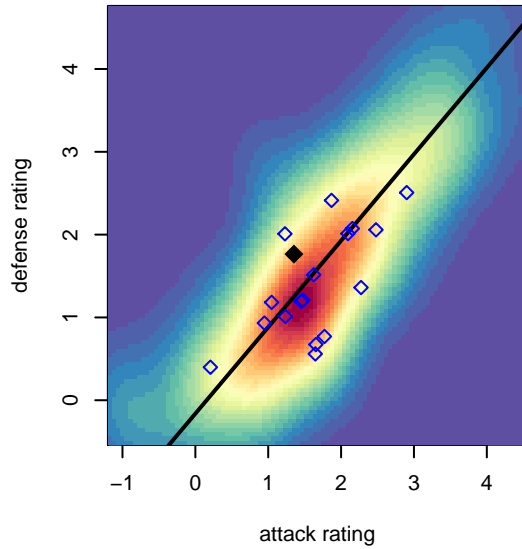

Venues played:
 2014 Snohomish United Invit U15 Silver
 2014 Nike Crossfire Challenge Silver U15
 2014 AstroTurf Showcase GU15 CD
 2014 Win PSPL Classic 1 U15
 2014 WA Cup GU15 Gold/Platinum U15

Highline Premier Blue G99
 Dots are actual minus expected GF (blue circles) and GA (red triangles).
 Blue line is smoothed change in attack strength. Red is smoothed change in defense strength.

**attack and defense variance (black dot)
relative to other teams
and top 10 in region**

**attack and defense rating
relative to others at age
and all opponents in last 13 months**

**attack and defense rating
relative to others at age
and all opponents in last 13 months**

Performance relative to 13 month average

Performance relative to 13 month average

Distribution of opponents
 Red = Lose zone, Blue = Win zone, Green = Even
 Black line separates win/lose zones

lot. A=Neither has attack advantage, B=Opponent has both attack and defense advantage, C=Opponent has both attack and defense disadvantage, D=Both have