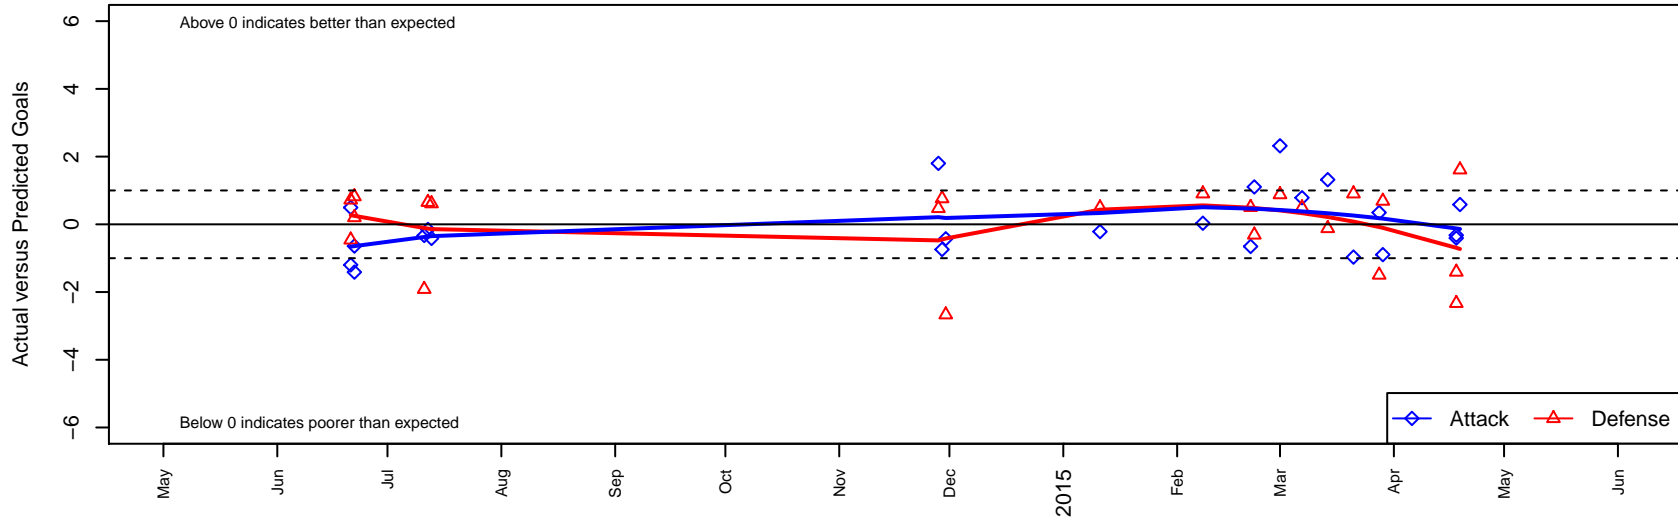

Highline Premier Blue G99

Highline Premier FC
 Burien, WA
 G99 total strength=1250
 attack=3.87 defense=5.84
 spr league = Win PSPL Classic 1 U15

alt names used:
 HIGHLINE PREMIER FC GILRS G99 BLUE (W
 HIGHLINE PREMIER FCGIRLS G99 BLUE
 Highline Premier G99 Blue
 Highline Premier FC G99 Blue
 HIGHLINE PREMIER G99 BLUE (WA)

Venues played:
 2014 Snohomish United Invit U15 Silver
 2014 Nike Crossfire Challenge Silver U15
 2014 AstroTurf Showcase GU15 CD
 2014 Win PSPL Classic 1 U15
 2014 WA Cup GU15 Gold/Platinum U15

Highline Premier Blue G99
 Dots are actual minus expected GF (blue circles) and GA (red triangles).
 Blue line is smoothed change in attack strength. Red is smoothed change in defense strength.

**attack and defense variance (black dot)
relative to other teams
and top 10 in region**

**attack and defense rating
relative to others at age
and all opponents in last 13 months**

**attack and defense rating
relative to others at age
and all opponents in last 13 months**

Performance relative to 13 month average

Performance relative to 13 month average

Distribution of opponents
 Red = Lose zone, Blue = Win zone, Green = Even
 Black line separates win/lose zones

lot. A=Neither has attack advantage, B=Opponent has both attack and defense advantage, C=Opponent has both attack and defense disadvantage, D=Both have